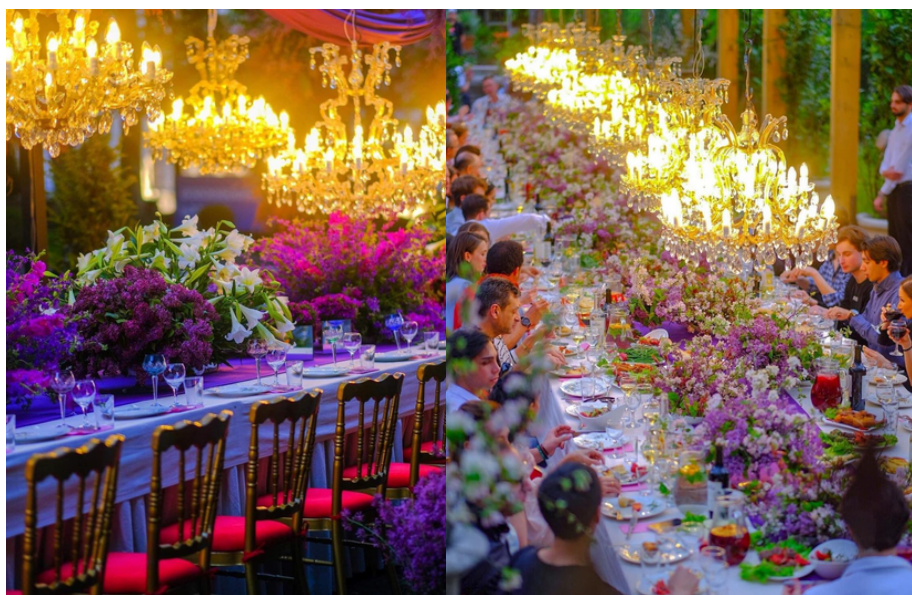

BIOLI WELLNESS RESORT

LISI MERE

LISI EVENT HALL

A VENUE FOR
& **WEDDINGS**
PREMIUM EVENTS

ORANGERY CAFE&MORE

GARDENIA SHEVARDNADZE

CHATEAU DE VERE

LISI PANORAMA